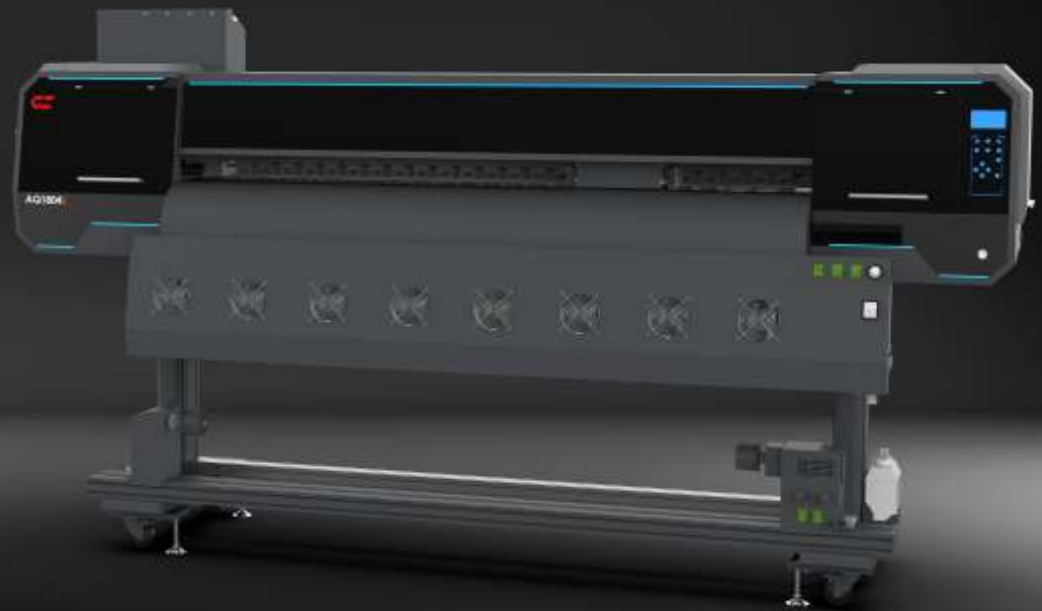

Print Service

Super-speed master !

1.8m high-end eco-solvent printer !

THUNDERJET **AQ1804S**

Beyond your imagination

Car wrap